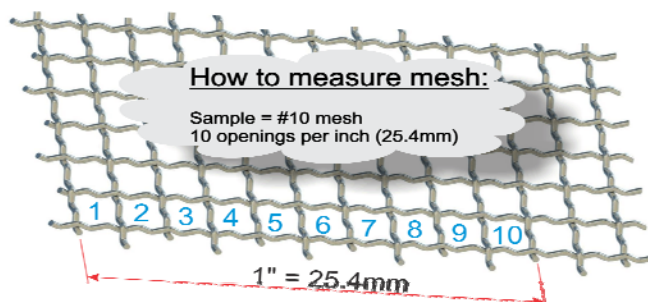

FINE WOVEN WIRE MESH - 316 STAINLESS STEEL							
CODE	DESCRIPTION	OPENING SIZE	WIRE Ø	OPENINGS PER INCH	ROLL WIDTH	Kg/m	NOTES
SP60-316	#60 Mesh x 0.25 opening x 0.178 wire x 1.4m wide	0.23x0.23mm	0.178mm	60	1.4m	1.32	

HEAVY WOVEN WIRE MESH - 304 STAINLESS STEEL							
CODE	DESCRIPTION	OPENING SIZE	WIRE Ø	OPENINGS PER INCH	ROLL WIDTH	Kg/m	NOTES
SP05	5.16 opening x 1.2 wire x 1.3m wide	5.16x5.16mm	1.2mm	4	1.3m	3.66	
SP06	6.35 opening x 1.5 wire x 1.3m wide	6.35x6.35mm	1.6mm	3.2	1.3m	4.64	
SP88	8 opening x 1.6 wire x 1.2m wide	8x8mm	1.6mm	2.6	1.2m	3.99	
SP10	10 opening x 2 wire x 1.3m wide	10x10mm	2.0mm	2	1.3m	5.40	
SP12	12.5 opening x 2 wire x 1.3m wide (1/2")	12.5x12.5mm	2.0mm	1.75	1.3m	4.48	
SP19	19 opening x 2.5 wire x 1.0m wide (3/4")	19x19mm	2.5mm	1.2	1.0m	3.65	
SP25	25 opening x 2.5 wire x 1.0m wide (1")	25x25mm	2.5mm	1	1.0m	2.85	
SP255	25 opening x 2.5 wire x 1.3m wide (1")	25x25mm	2.5mm	1	1.3m	3.70	

HOLLANDER WEAVE MESH - 304 STAINLESS STEEL							
CODE	DESCRIPTION	OPENING SIZE	WIRE Ø	OPENINGS PER INCH	ROLL WIDTH	Kg/m	NOTES
SP1272	12/72 Hollander Weave 304 S/St x 1m wide	0.3mm	0.5/0.37mm	N/A	1.0m	3.40	

FINE WELDED WIRE MESH - 304 STAINLESS STEEL							
CODE	DESCRIPTION	OPENING SIZE	WIRE Ø	OPENINGS PER INCH	ROLL WIDTH	Kg/m	NOTES
SP04	#4 Welded Mesh - 0.8 x 5.5 x 5.5mm - 1.3m Wide	4.7x4.7mm	0.8mm	4	1.3m	0.40	

Errors and omissions excepted.